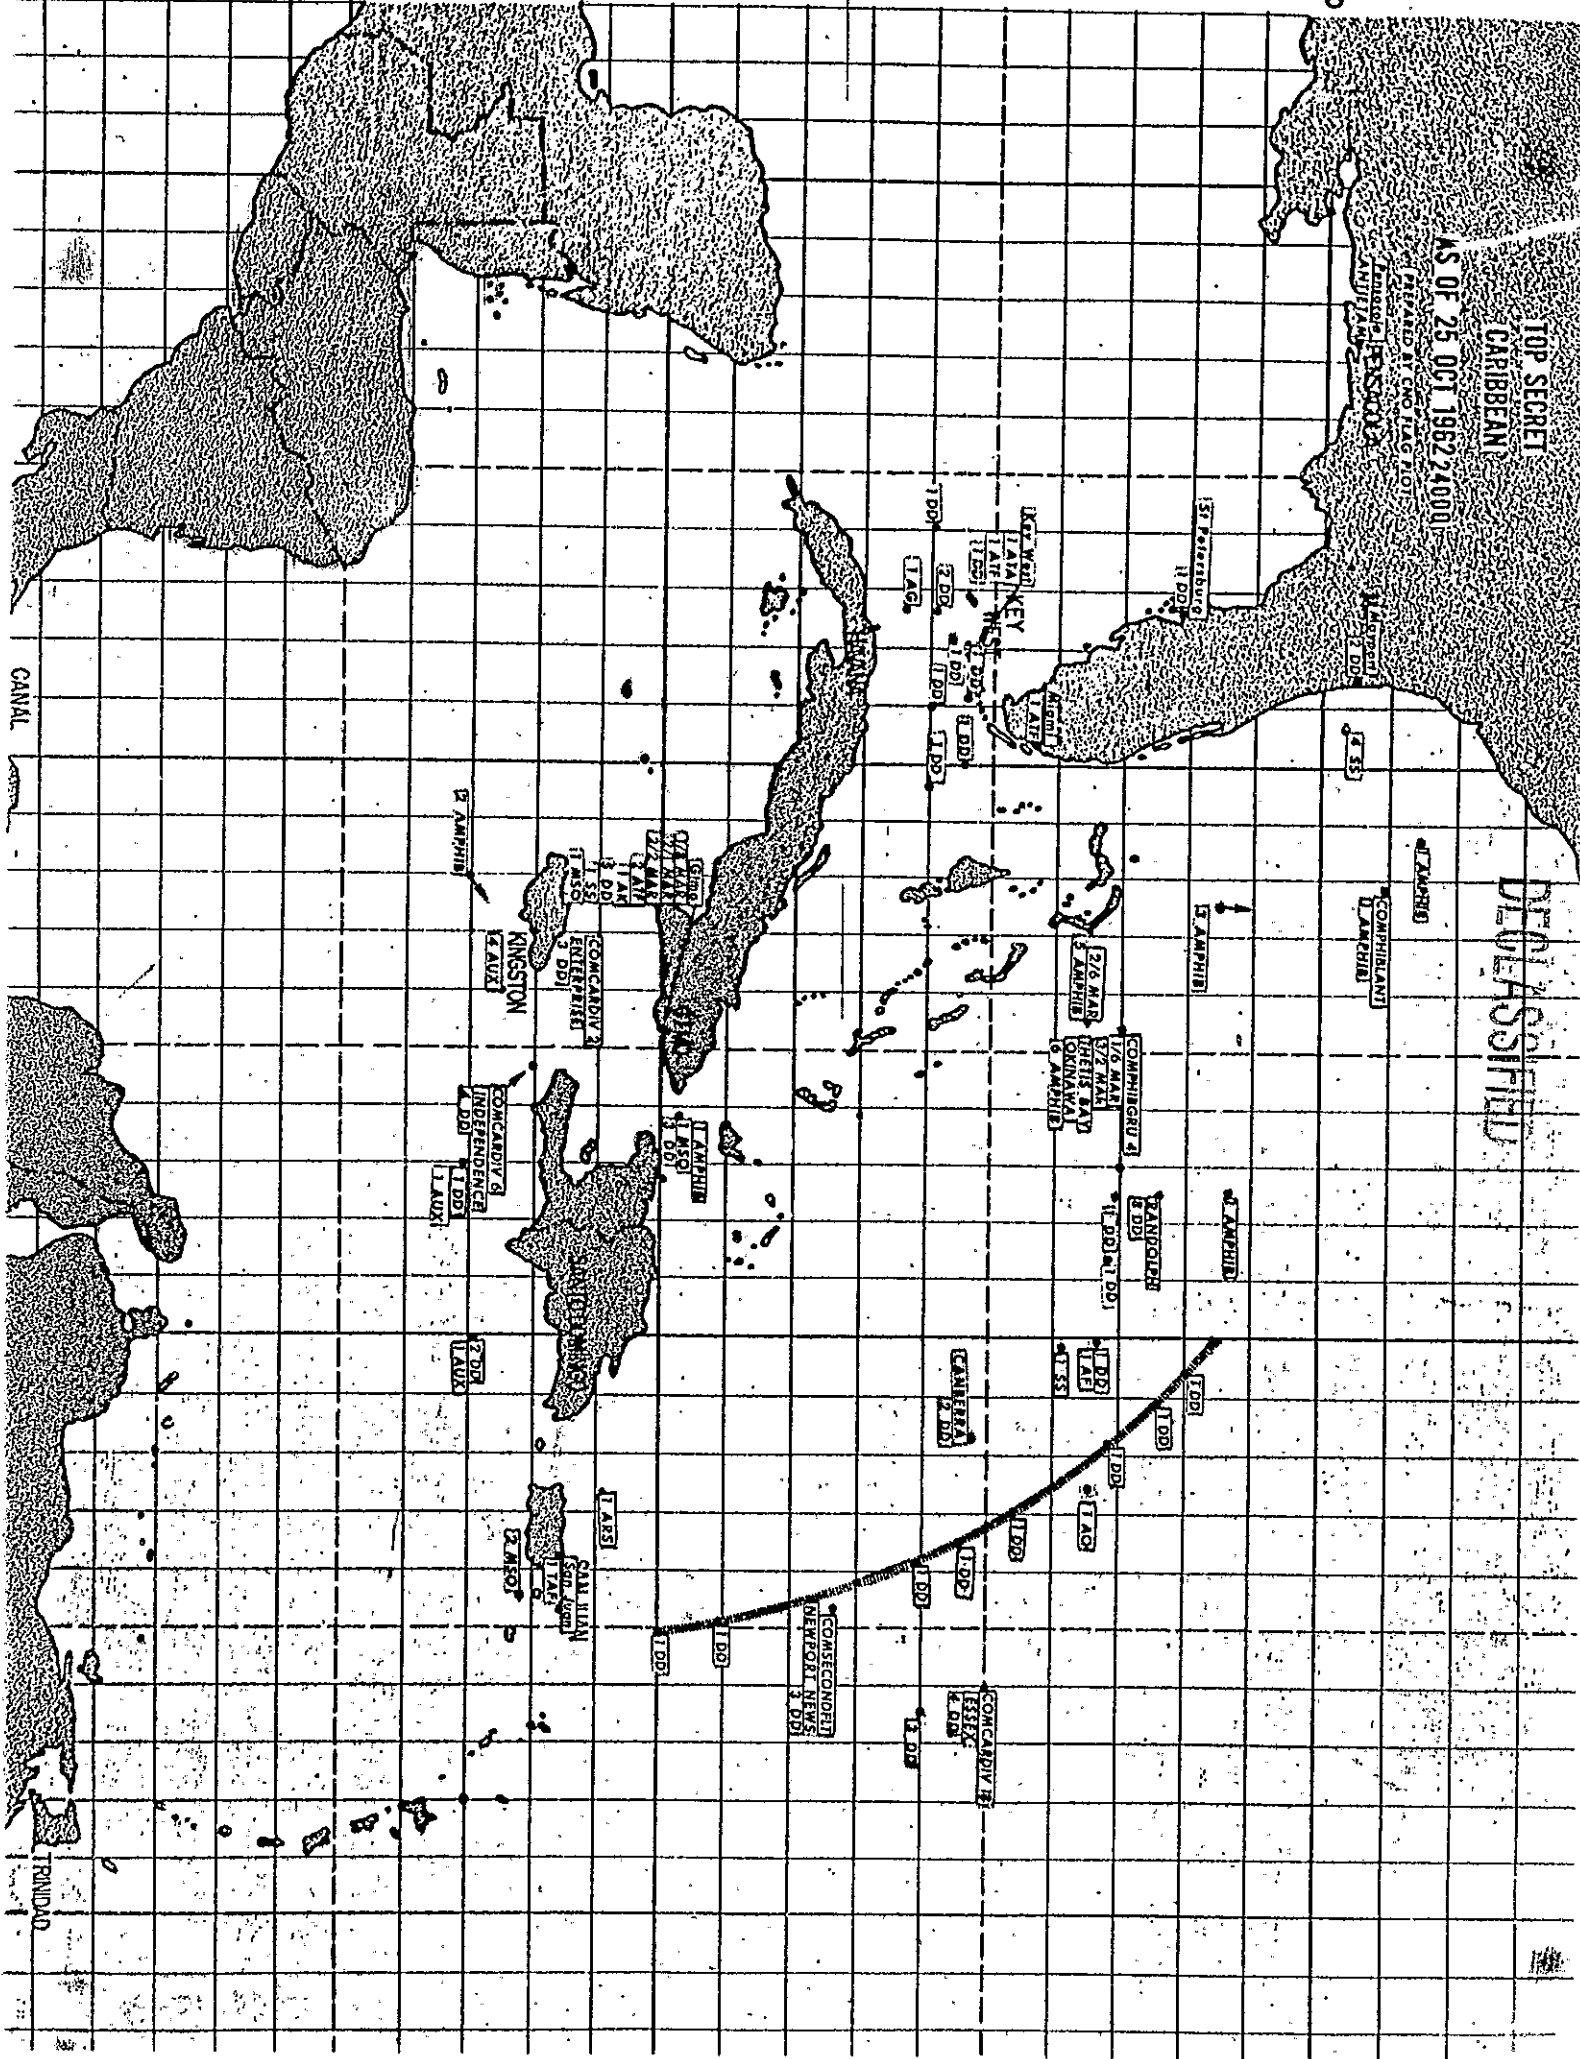

TOP SECRET  
CARIBBEAN

AS OF 25 OCT 1962 240001

PREPARED BY CNO FLAG 1011

DECLASSIFIED

CANAL

PANAMA