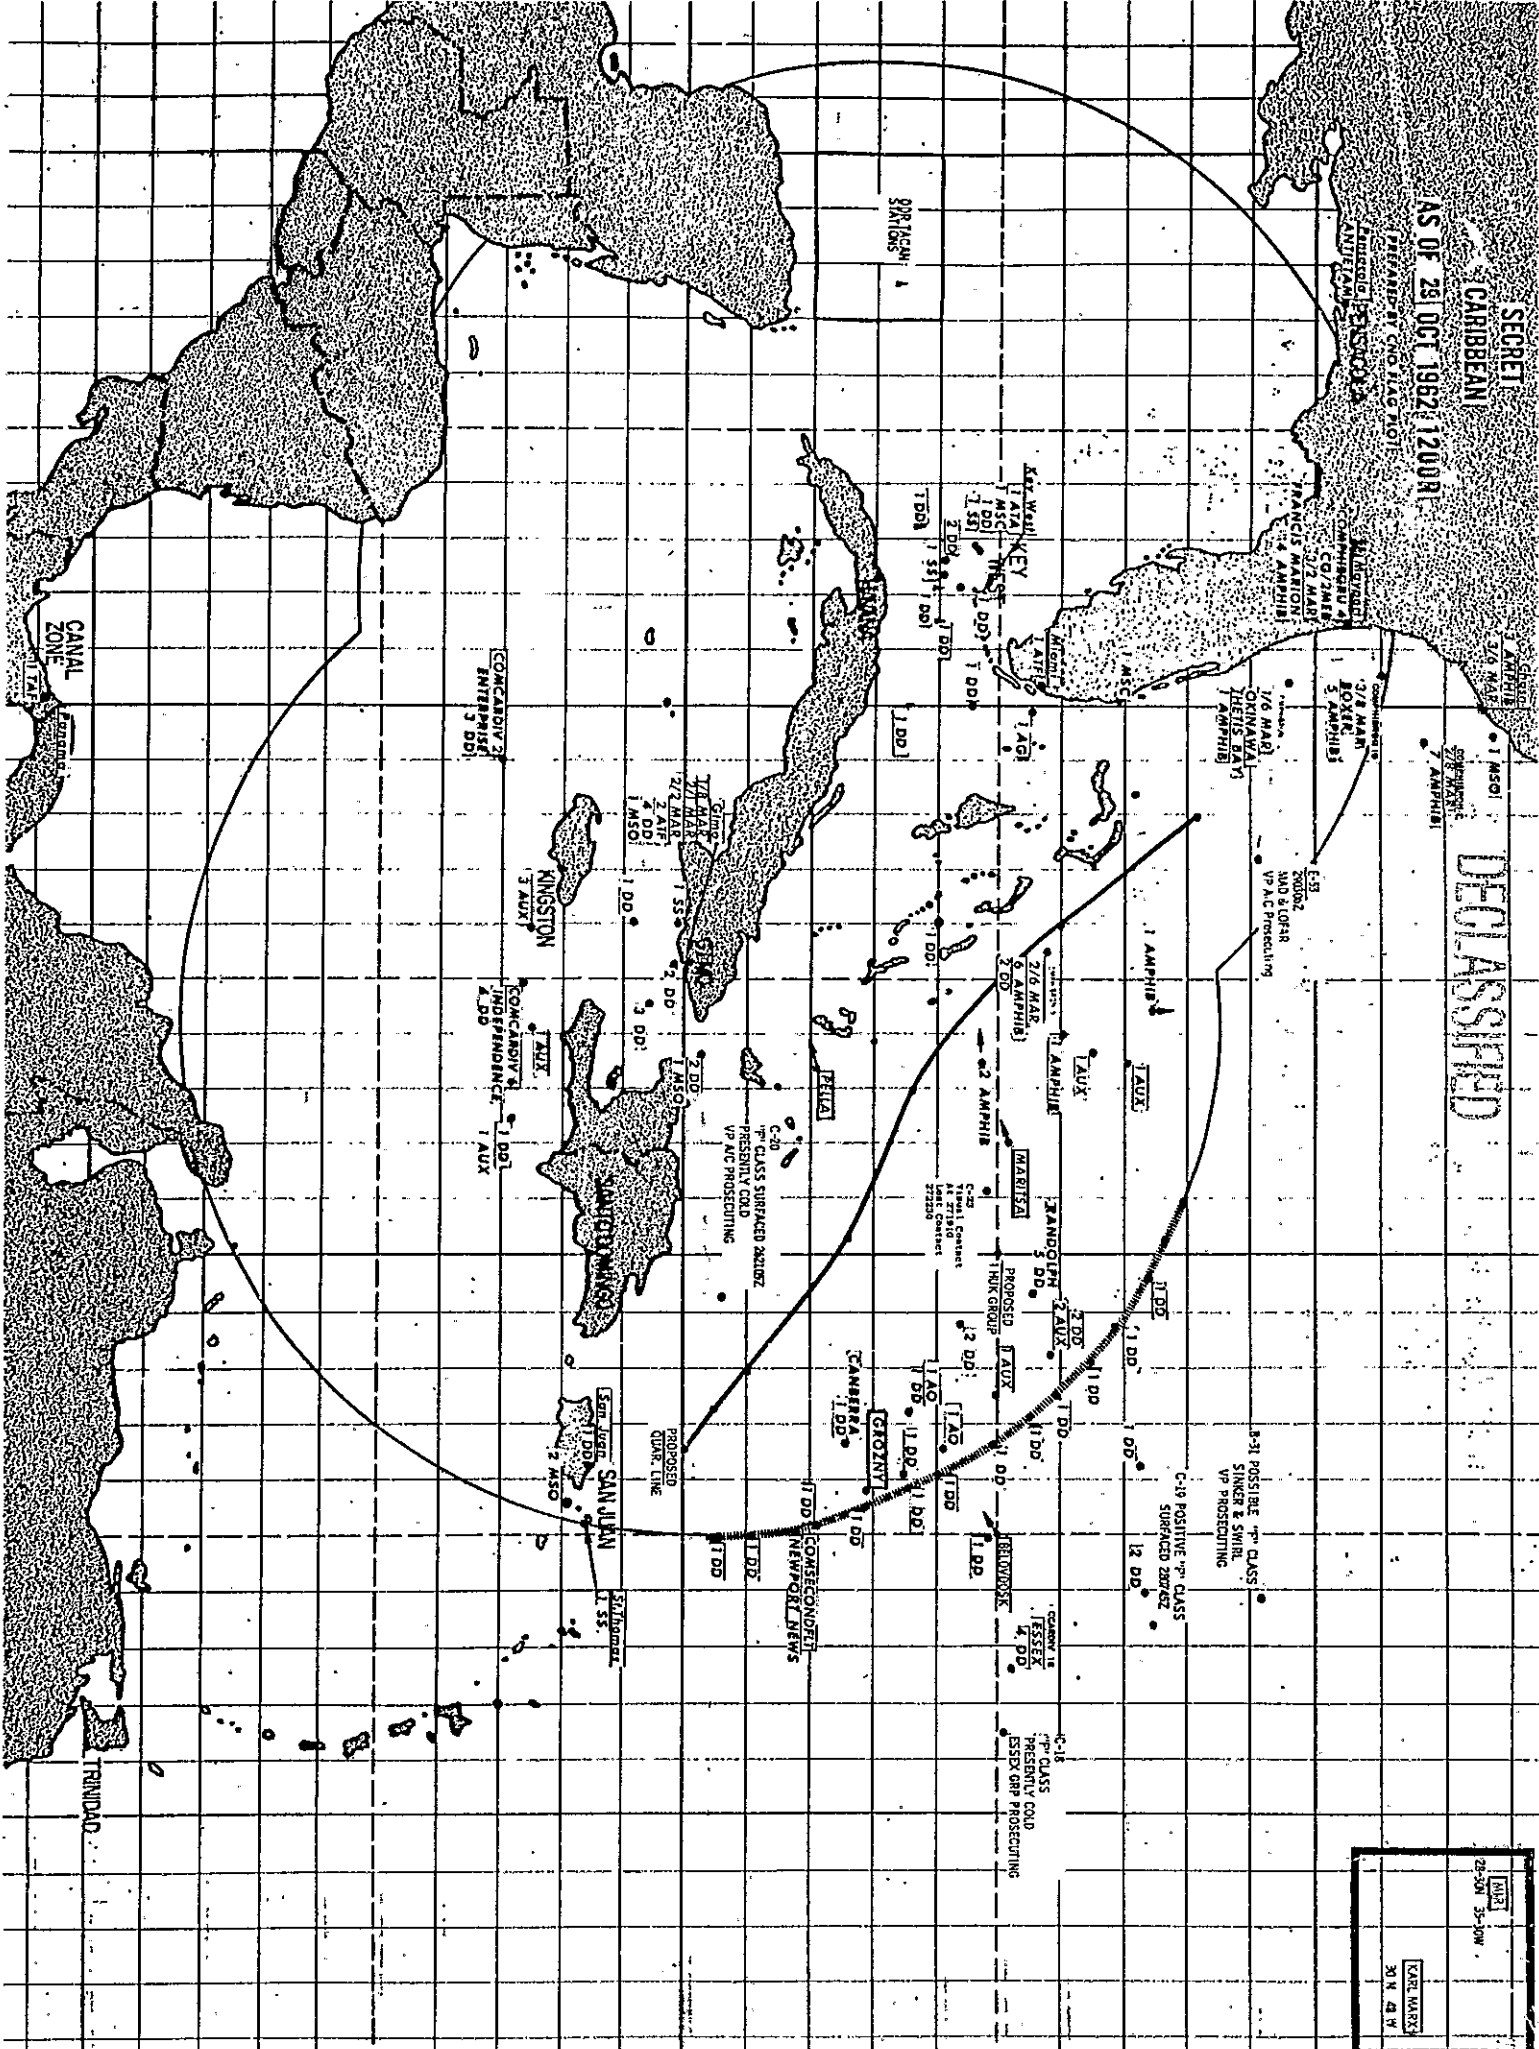

SECRET

CARIBBEAN

AS OF 29 OCT 1962 1200R

DECLASSIFIED

UNIT
 23-00 33-00
 KAR MARKS
 30 N 4 W