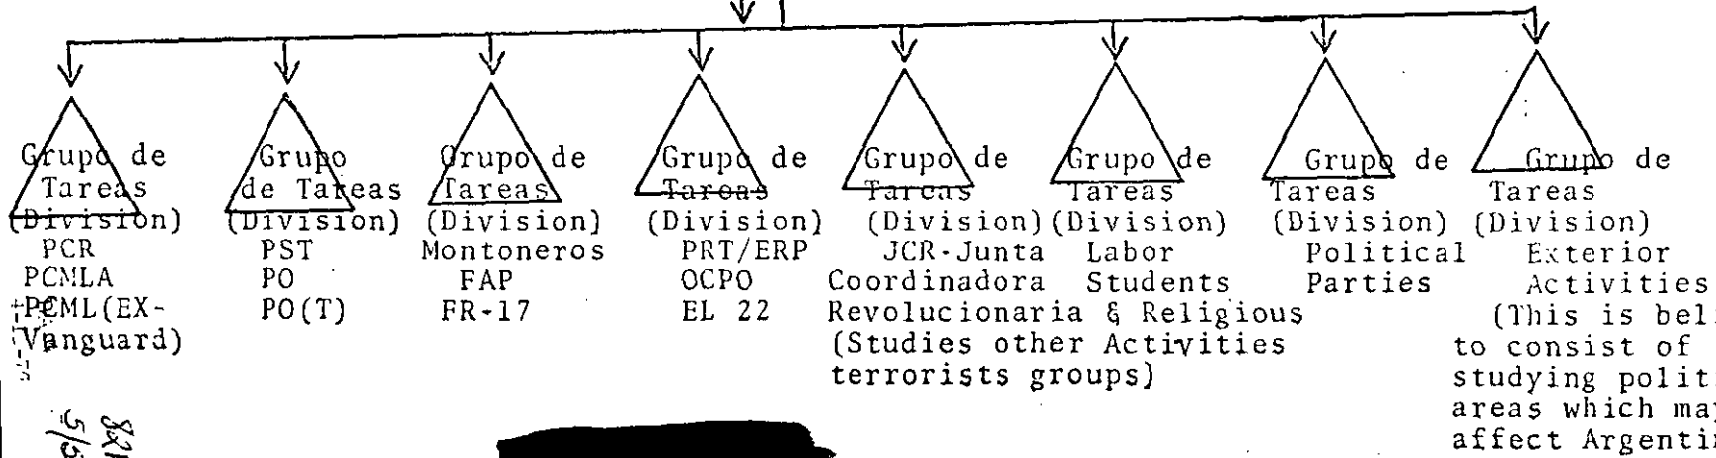

ORGANIZATIONAL CHART OF "601"

The Reunion Center, located within 601, reports directly to Col. Musio, Chief of 601 a branch of Argentine Military Intelligence, which in turns reports to G-2 and Galtieri.

Commander-in-Chief
GALTIERI

ARMY
G-2

"601" Intelligence Unit Chief Col. Musio

Reunion Center Chief (Unknown at this time). Reunion Center is located within 601 Headquarters and was set up by the Junta when it came to power. Reunion Center is responsible for Task Forces listed below.

ARGENTINA PROJECT (S200000044)

U.S. DEPT. OF STATE, A/RPS/IPS

Margaret P. Grafeld, Director

☒ Release ☐ Excise ☐ Deny

Exemption(s):

Declassify: ☐ In Part ☒ In Full

☐ Classify as ☐ Extend as ☐ Downgrade to

Date _____ Declassify on _____ Reason _____

82F18
5/53

UNCLASSIFIED

UNCLASSIFIED

BO 003A